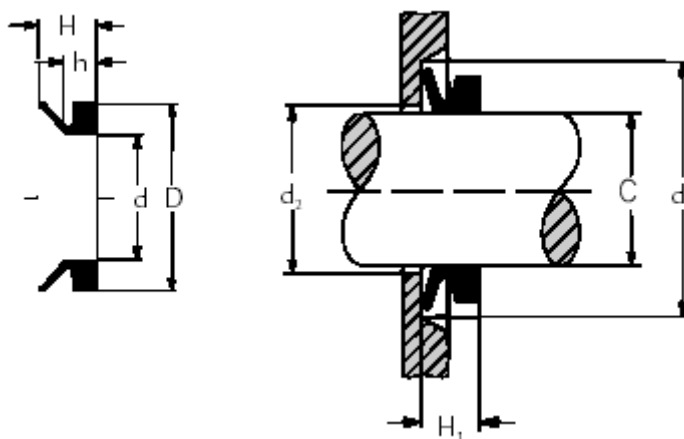

Article number: 17950030

Description: KLEE V-ring VA 50-30 NBR 60

## Measures

---

$C = 29-31$

$d = 27$

$D = 35.0$

$d1 = C+12$

$d2 = C+3$

$h = 4.7$